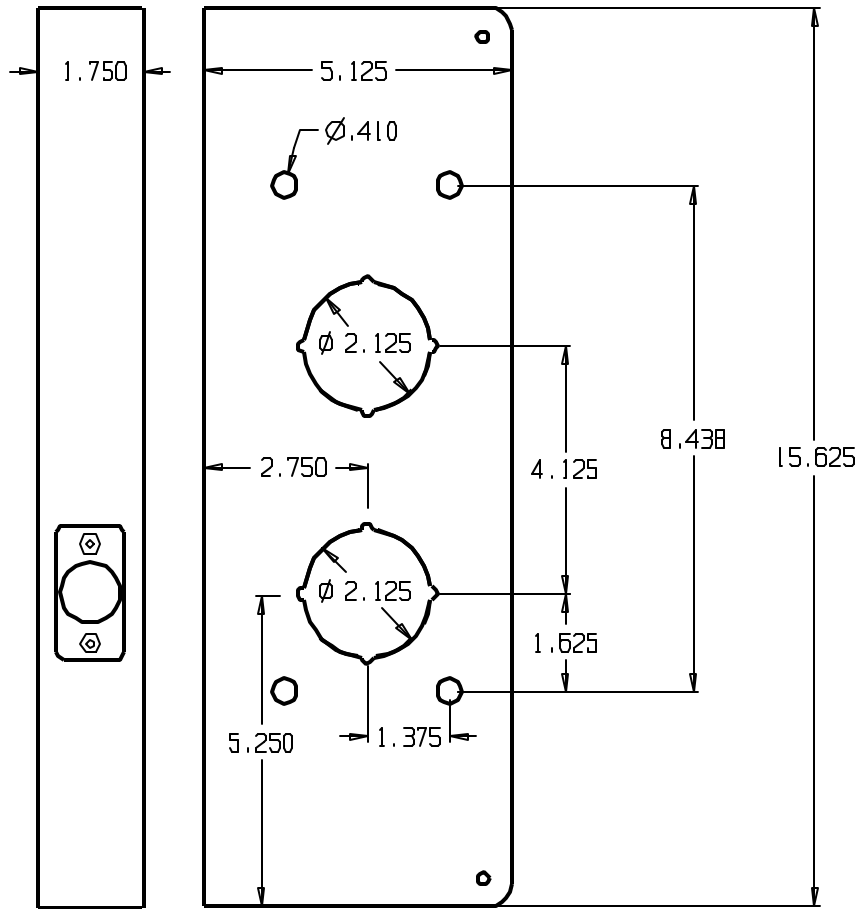

REVISIONS		
ZONE	REV	FINISHES:
		PB, AB & S
		GALUGE:
		22ga. .032

DON-JO MFG. INC.		SIZE	DATE	PART NO.	REV
DESIGNER		A	2/25/09	16-CW	
APPROVED		SCALE	RELEASE DATE	WEIGHT	SHEET